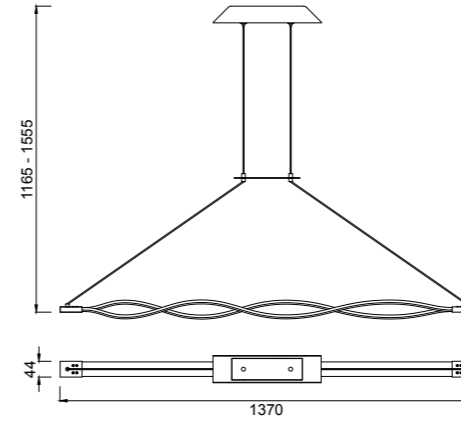

REF.4863 Aplique - Wall Lamp

- LED 42W 3000K 3400lm - 100/240V
- Plata - Silver
- Cromo - Chrome
- Difusor Acrílico - Acrylic Diffuser