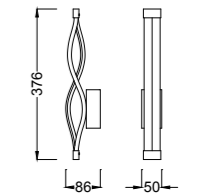

- LED 6W 2800K 420lm - 220/240V
- Forja - Brown Oxide
- Difusor Acrílico - Acrylic Diffuser