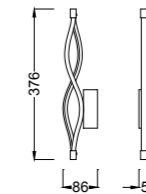

- LED 6W 3000K 420lm - 220/240V
- Plata - Silver
- Cromo - Chrome
- Difusor Acrílico - Acrylic Diffuser

REF.5403 Aplique - Wall Lamp