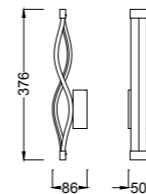

- LED 6W 3000K 420lm - 100/240V
- Plata - Silver
- Cromo - Chrome
- Difusor Acrílico - Acrylic Diffuser

REF.4867 DIMMABLE Aplique - Wall Lamp