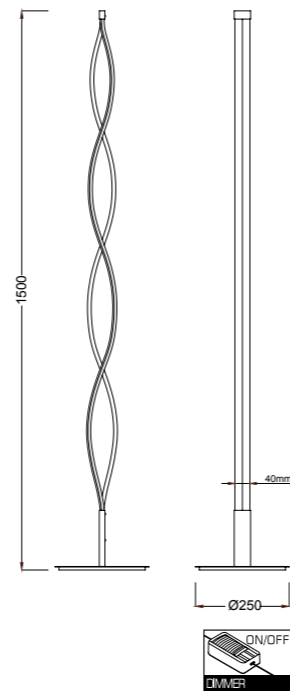

- LED 21W 2800K 1470lm - 220/240V
- Forja - Brown Oxide
- Difusor Acrílico - Acrylic Diffuser